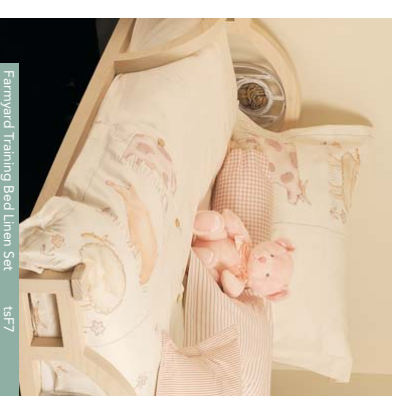

Fairyland Training Bed Linen Set

tsF7