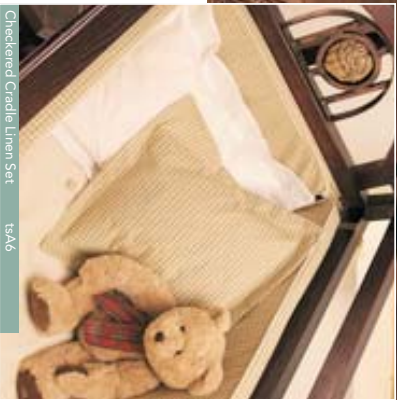

Swinging Cradle 960 x 1075 x 690 R53000.00 Aa

SWINGING CRADLE

Gently swing your newborn infant to sleep in our immaculately crafted cradle, designed to envelop and nurture in safety and supreme comfort.

Standard Bed Linen Set for a cradle consists of:

- Duvet cover
- Pillowcase
- Four loose bumpers and covers
- Bolster and cover
- Scatter-cushion and cover
- Fitted sheet

Prices do not include VAT

Checkered Cradle Linen Set tsA6