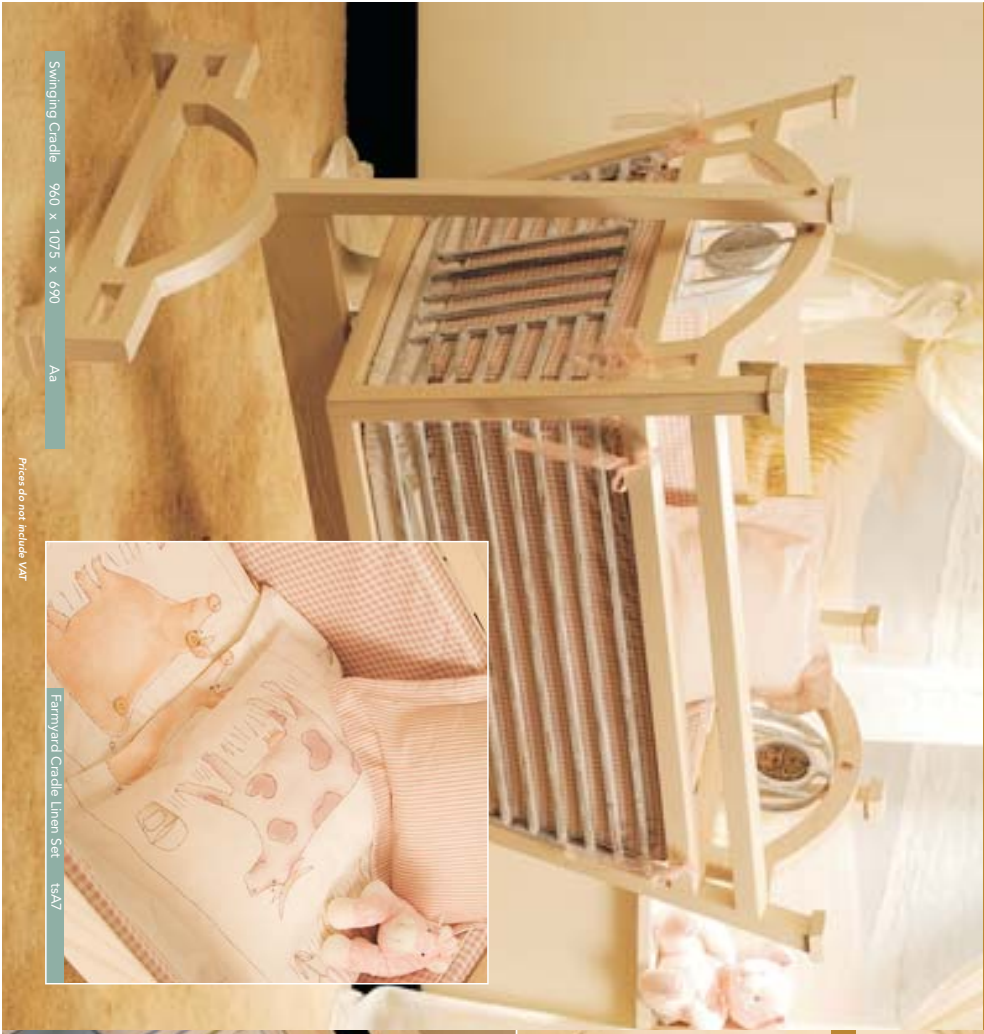

Farmyard Cradle Linen Set tsA7

CRADLE LINEN SETS

Swinging Cradle 960 x 1075 x 690 Aa

Prices do not include VAT