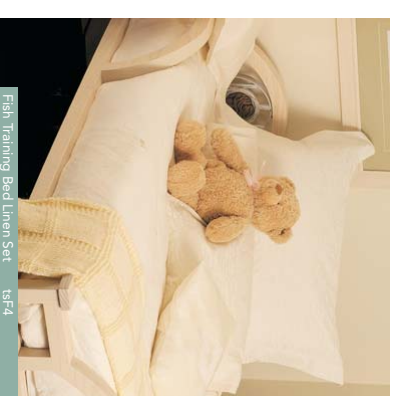

Fish Training Bed Linen Set

tsF4

Standard Bed Linen Set for a training bed consists of:

- Duvet cover
- Pillowcase
- Fitted sheet
- Two side-bolsters and covers
- Two scatter-cushions and covers

Nine different linen design ranges are available to choose from, five of which have been meticulously developed by Bébé Originals and a team of textile workers at Sizakele Craft Centre. The other four have been sourced through various fabric houses.