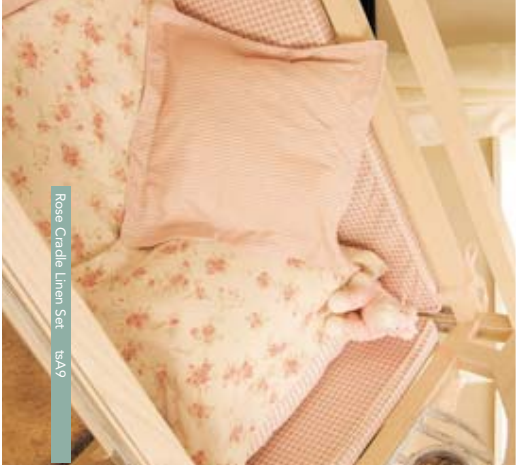

Prices do not include VAT

Swinging Cradle 960 x 1075 x 690 Aa

Prices do not include VAT

Farmyard Cradle Linen Set tsA7

CRADLE LINEN SETS

Fish Cradle Linen Set tsA4

Landscape Cradle Linen Set tsA5

Insect Cradle Linen Set tsA1